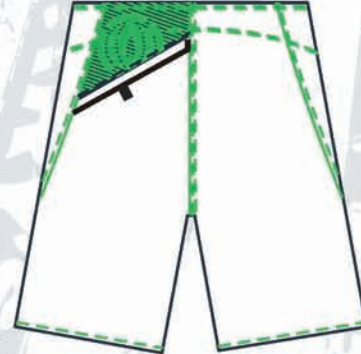

LSD - 1301
INDY 500

LSD - 249
tRASH

all trunks are made of heavy microfibre, double and triple stitched in all critical areas. with drawcord waist and velcro fly, logo embossed eyelets, interior screen waistprint and all the other bells and whistles.

LSD - 233
CHECKER

LSD - 222
tANK

LSD - 246
AstRO

LSD - 241
CINDERELLA

LSD - 248

CLASSIC

all trunks are made of heavy microfibre,
double and triple stiched in all critical areas
with drawcord waist and velcro fly, logo
crossed eyelets, interior screen waistprint
and all the other bells and whistles.