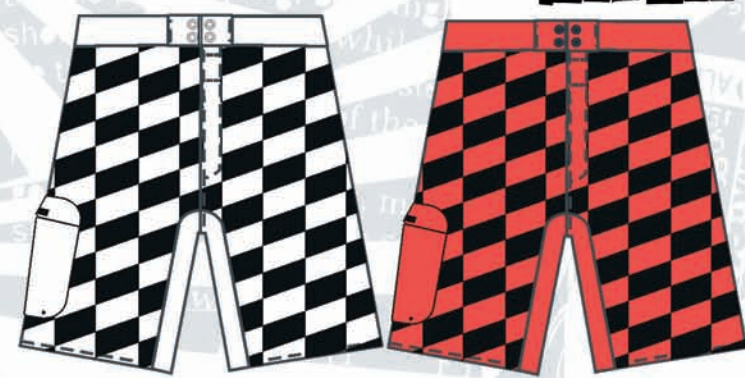

LSD - 1301
INDY 500

LSD - 249
tRASH

all trunks are made of heavy microfibre, double and triple stitched in all critical areas. with drawcord waist and velcro fly, logo embossed eyelets, interior screen waistprint and all the other bells and whistles.