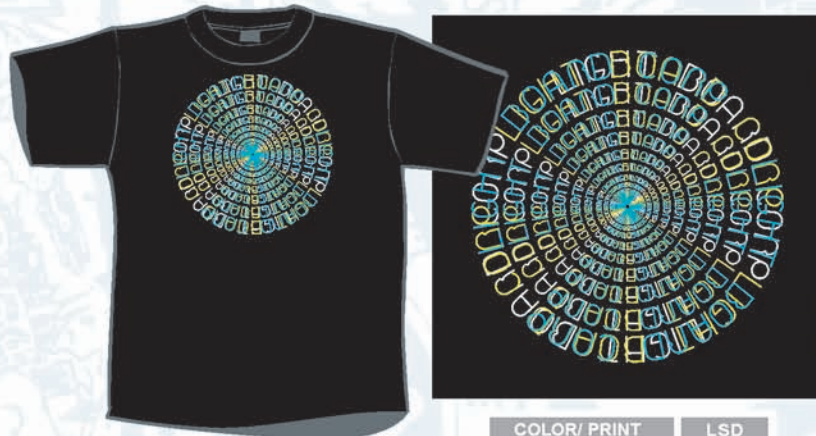

COLOR/ PRINT	LSD
black, UNIVERS	300