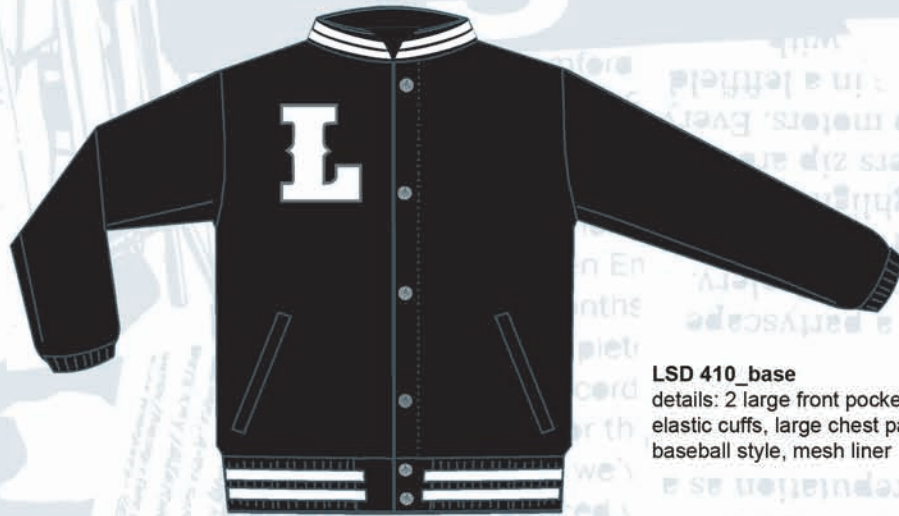

COLOR/ PRINT	LSD
black, FUNK	340

Light

LSD 410_base
details: 2 large front pockets
elastic cuffs, large chest patch,
baseball style, mesh liner

LSD 409_aura

details: 2 large front pockets,
elastic cuffs . woven logo tab
and logo zip puller