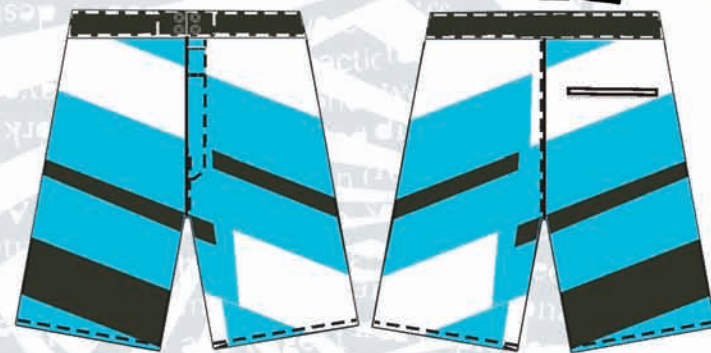

LSD - 244
NOMAD