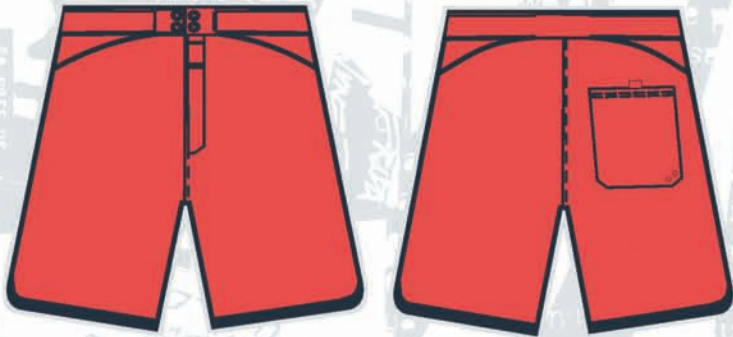

LSD - 233
CHECKER

LSD - 222
tANK

LSD - 246
AstRO

LSD - 241
CINDERELLA

LSD - 248

CLASSIC

all trunks are made of heavy microfibre,
double and triple stiched in all critical areas
with drawcord waist and velcro fly, logo
crossed eyelets, interior screen waistprint
and all the other bells and whistles.