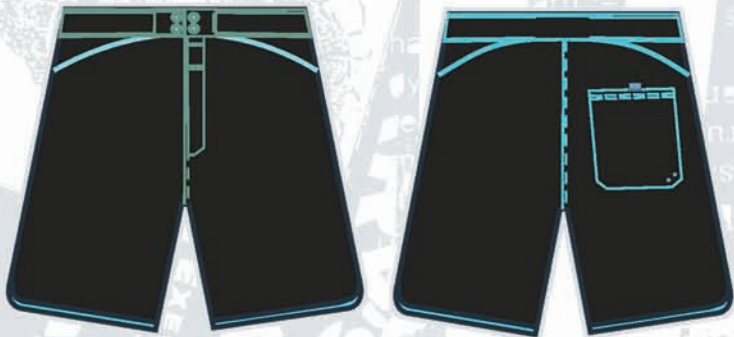

LSD - 233
CHECKER

LSD - 222
tANK

LSD - 246
AstRO

LSD - 241
CINDERELLA

LSD - 248

CLASSIC

all trunks are made of heavy microfibre,
double and triple stiched in all critical areas
with drawcord waist and velcro fly, logo
crossed eyelets, interior screen waistprint
and all the other bells and whistles.