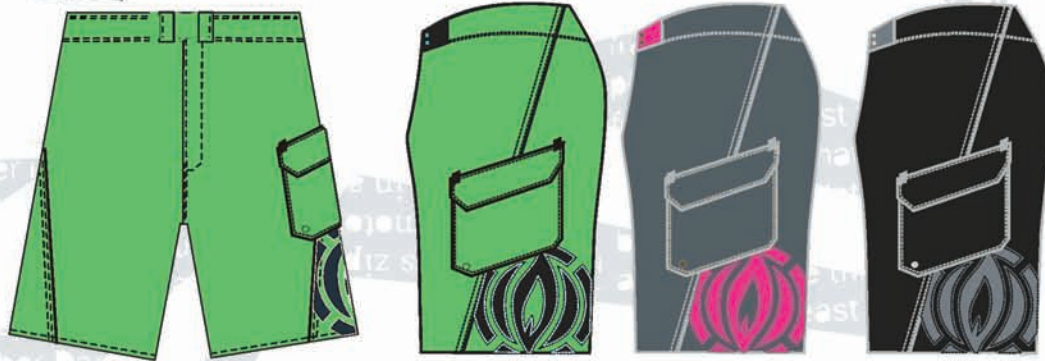

LSD - 237
RIOT