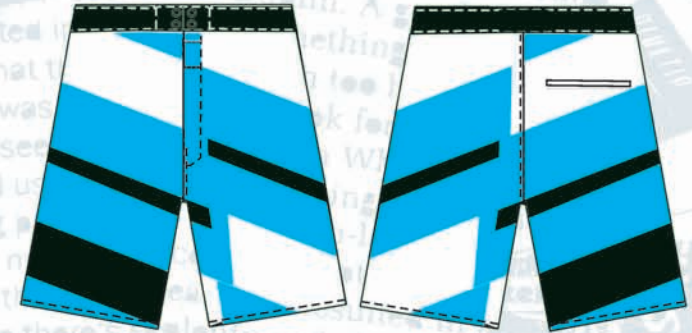

NOMAD GIRL LSD 265