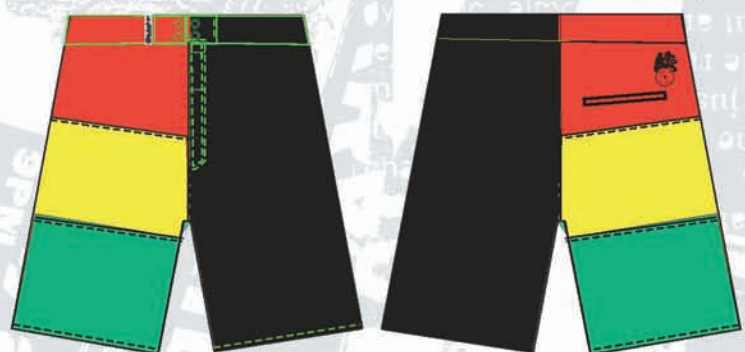

LSD - 1301
INDY 500

LSD - 249
tRASH

all trunks are made of heavy microfibre, double and triple stitched in all critical areas. with drawcord waist and velcro fly, logo embossed eyelets, interior screen waistprint and all the other bells and whistles.