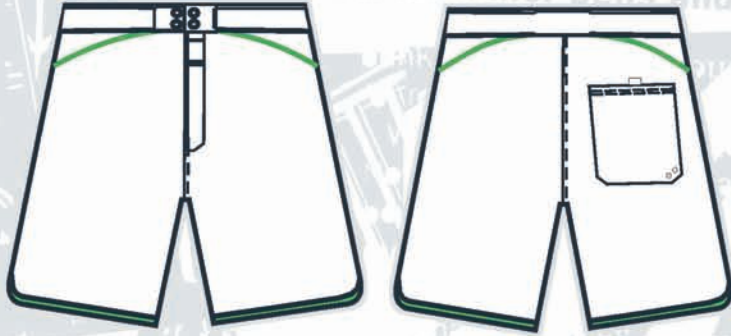

LSD - 233
CHECKER

LSD - 222
tANK

LSD - 246
AstRO

LSD - 241
CINDERELLA

LSD - 248

CLASSIC

all trunks are made of heavy microfibre,
double and triple stiched in all critical areas
with drawcord waist and velcro fly, logo
crossed eyelets, interior screen waistprint
and all the other bells and whistles.