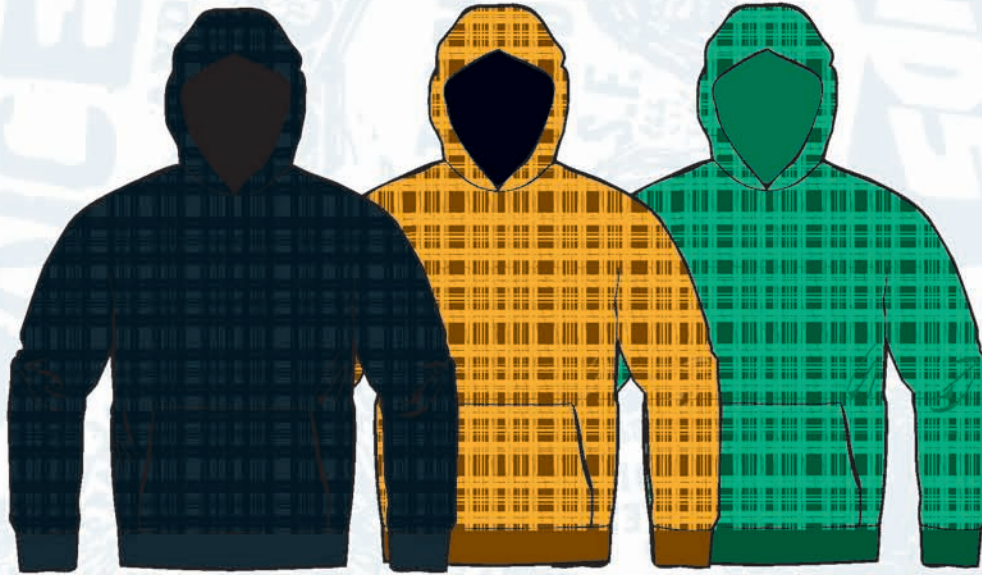

DIAMOND

LSD G 5306
100% cotton
brown, doeskin

FREEZE

LSD G 5307
100% cotton
brown, doeskin

COLOR/ PRINT	LSD
black, CHECKER	380
brown, CHECKER	380

COLOR/ PRINT	LSD
black, PLAID	380
brown, PLAID	380

COLOR/ PRINT	LSD
white, STRIPE	382
magenta, STRIPE	382
cyan, STRIPE	382